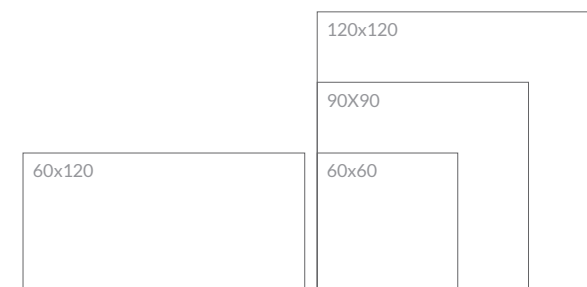

# Debussy Cream

MARBLE COLLECTION

WALL · Debussy Cream Polished 60x120 Rect.  
FLOOR · Debussy Cream Polished 120x120 Rect.

MARBLE COLLECTION

WALL & FLOOR - Debussy Cream Silk 59,5x119,2 Rect.

## Debussy Cream

Porcelain Porcelánico

AVAILABLE FORMATS / FORMATOS DISPONIBLES

PIECES NAME NOMBRE DE LA PIEZA		SIZES FORMATOS	PRICE GROUP GRUPO DE PRECIOS
Debussy Cream Polished	⊕	120x120 cm 48x48"	B18
		60x120 cm 24x48"	B54
Debussy Cream Silk	⊖	59,5x119,2 cm 24x48"	B86
		90x90 cm 36x36"	B70
Debussy Cream Matt	○	59,5x59,5 cm 24x24"	B60
Debussy Cream Shiny	⊕	59,5x59,5 cm 24x24"	B60

120x120\_6 Design | 60x120\_12 Design | 90x90\_9 Design | 60x60\_12 Design