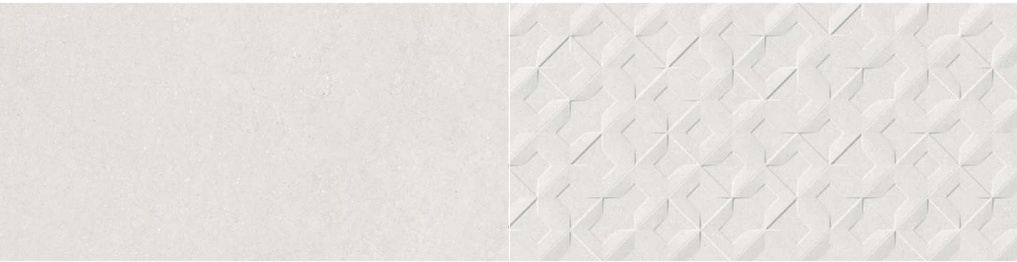

Bateig

Porcelain Porcelánico

60x120

90X90

60x60

AVAILABLE FORMATS / FORMATOS DISPONIBLES

PIECES NAME NOMBRE DE LA PIEZA	SIZES FORMATOS	PRICE GROUP GRUPO DE PRECIOS
Bateig Matt	59,5x119,2 cm 24x48"	B85
	90x90 cm 36x36"	B70
	59,5x59,5 cm 24x24"	B27
Bateig Matt Decor	59,5x119,2 cm 24x48"	B110

60x120_16 Design | 90x90_15 Design | 60x60_32 Design

Bateig

Bateig Decor

Pearl