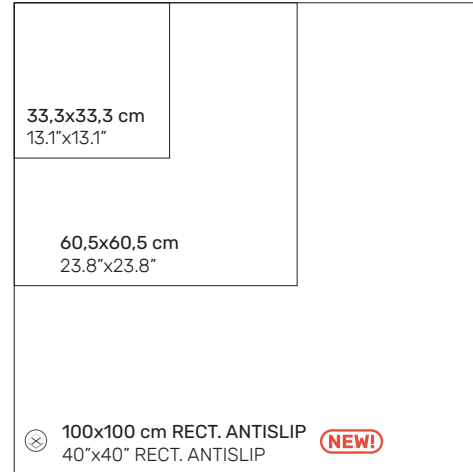

• MADOX BLANCO ANTISLIP	100x100 RECT.	P553	
• MADOX GRIS ANTISLIP	100x100 RECT.	P553	
• MADOX ANTRACITA ANTISLIP	100x100 RECT.	P553	
• MADOX ARENA ANTISLIP	100x100 RECT.	P553	
• MADOX BLANCO IO	60,5x60,5	P85	
• MADOX GRIS IO	60,5x60,5	P85	
• MADOX ANTRACITA IO	60,5x60,5	P85	
• MADOX ARENA IO	60,5x60,5	P85	
• MADOX BLANCO ANTISLIP	60,5x60,5	P426	
• MADOX GRIS ANTISLIP	60,5x60,5	P426	
• MADOX ANTRACITA ANTISLIP	60,5x60,5	P426	
• MADOX ARENA ANTISLIP	60,5x60,5	P426	
• MADOX GRIS ANTISLIP	33,3x33,3	P15	
• MADOX ANTRACITA ANTISLIP	33,3x33,3	P15	
• MADOX ARENA ANTISLIP	33,3x33,3	P15