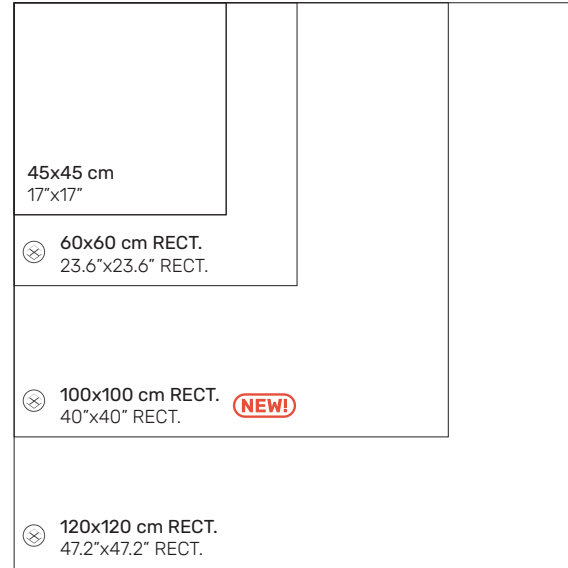

• MADOX BLANCO MATE	120x120 RECT.	P240
• MADOX GRIS MATE	120x120 RECT.	P240
• MADOX ANTRACITA MATE	120x120 RECT.	P240
• MADOX ARENA MATE	120x120 RECT.	P240

• MADOX BLANCO	100x100 RECT.	P420
• MADOX GRIS	100x100 RECT.	P420
• MADOX ANTRACITA	100x100 RECT.	P420
• MADOX ARENA	100x100 RECT.	P420

• MADOX BLANCO	60x60 RECT.	P88
• MADOX GRIS	60x60 RECT.	P88
• MADOX ANTRACITA	60x60 RECT.	P88
• MADOX ARENA	60x60 RECT.	P88

• MADOX BLANCO	45x45	P35
• MADOX GRIS	45x45	P35
• MADOX ANTRACITA	45x45	P35
• MADOX ARENA	45x45	P35