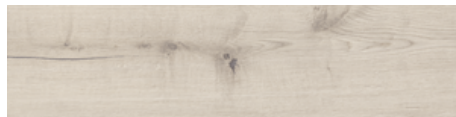

VERMONT MAPLE MATE 30x120 SL RC
G.179 | MATT | Neutral Body
Rectified.