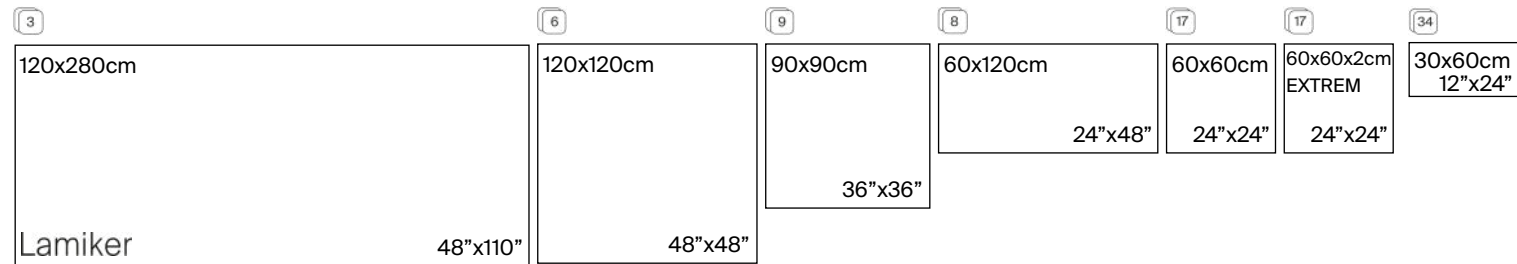

Formatos disponibles Available formats / Formats disponibles