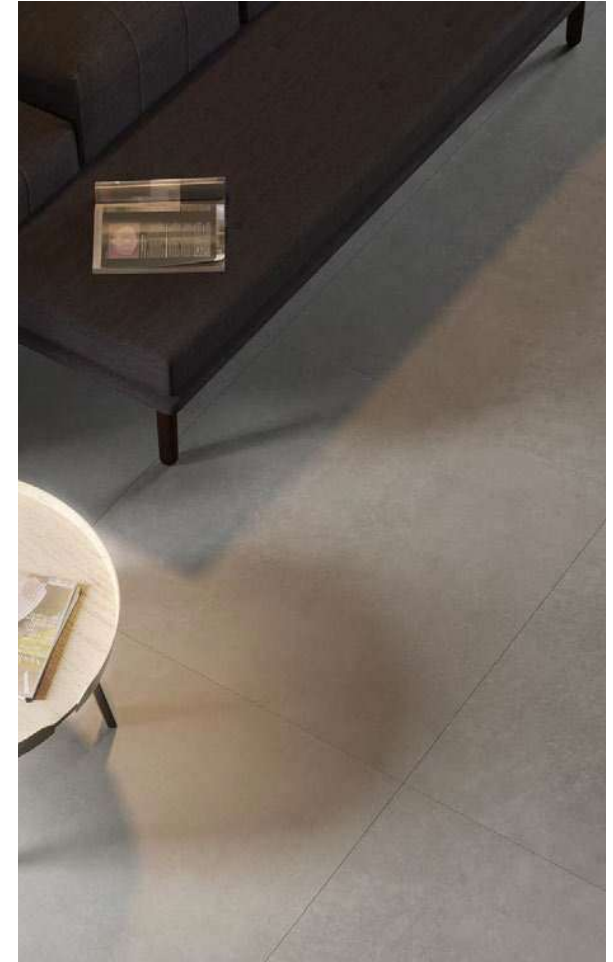

GRADONE STRAIR PELDAÑO GRADONE	STRAIR TREAD PELDAÑO BANDA	SKIRTING BORDAFIE
30x40 cm/11.8"x24"	30x60 cm/11.8"x24"	9x60 cm/3.5"x24"
30x75 cm/11.8"x30"	30x75 cm/11.8"x30"	9x75 cm/3.5"x30"
30x90 cm/11.8"x36"	30x90 cm/11.8"x36"	9x90 cm/3.5"x36"
30x120 cm/11.8"x48"	30x120 cm/11.8"x48"	9x120 cm/3.5"x48"