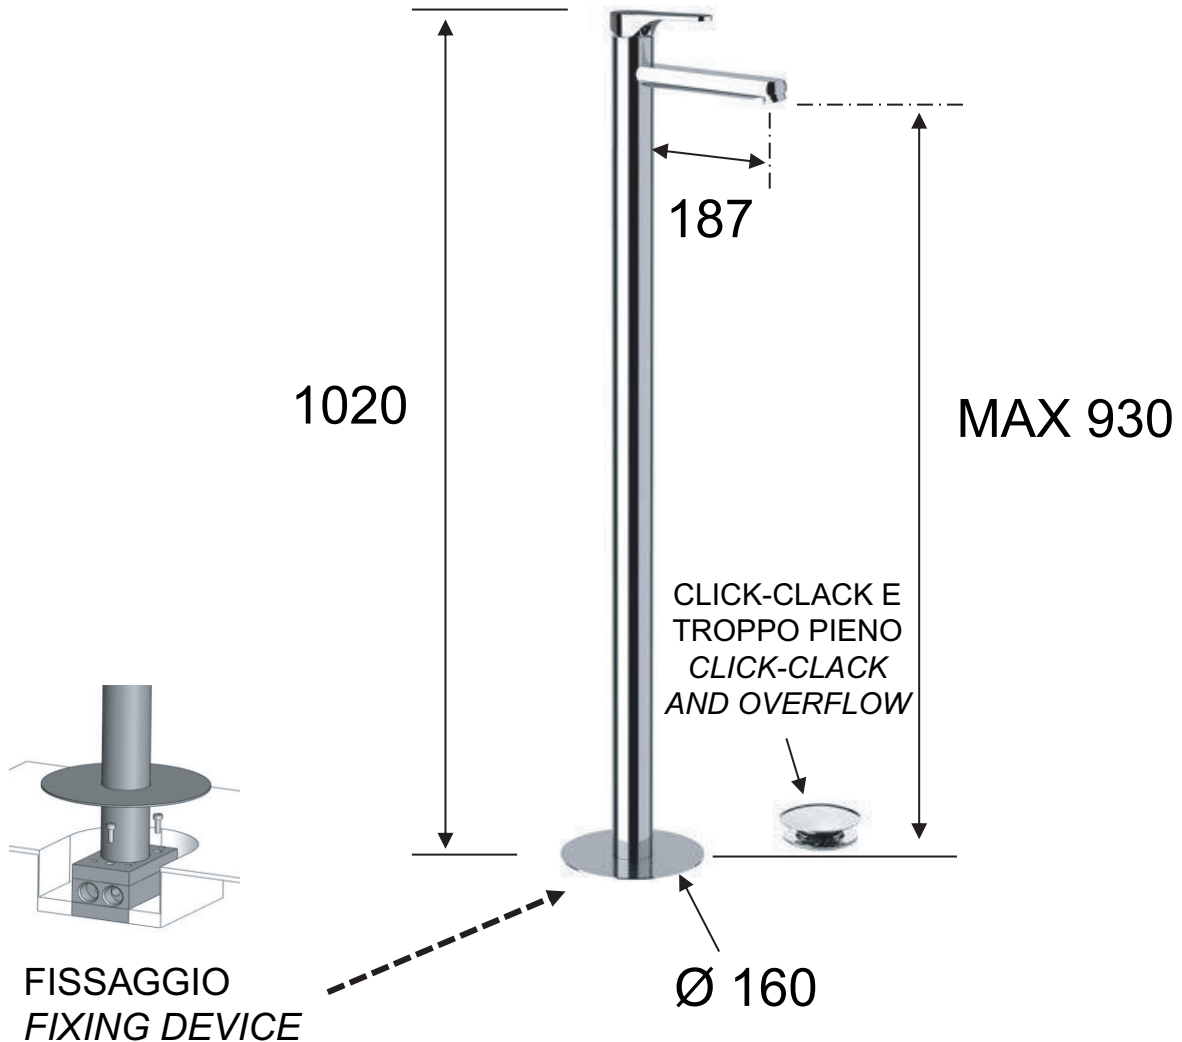

DANIEL

SCHEDA TECNICA TECHNICAL FEATURES

ART. COD.

OM688

MATERIALI / MATERIALS

OTTONE CROMATO / CHROME PLATED BRASS

CROMATURA / CHROME PLATING

UNI EN 248