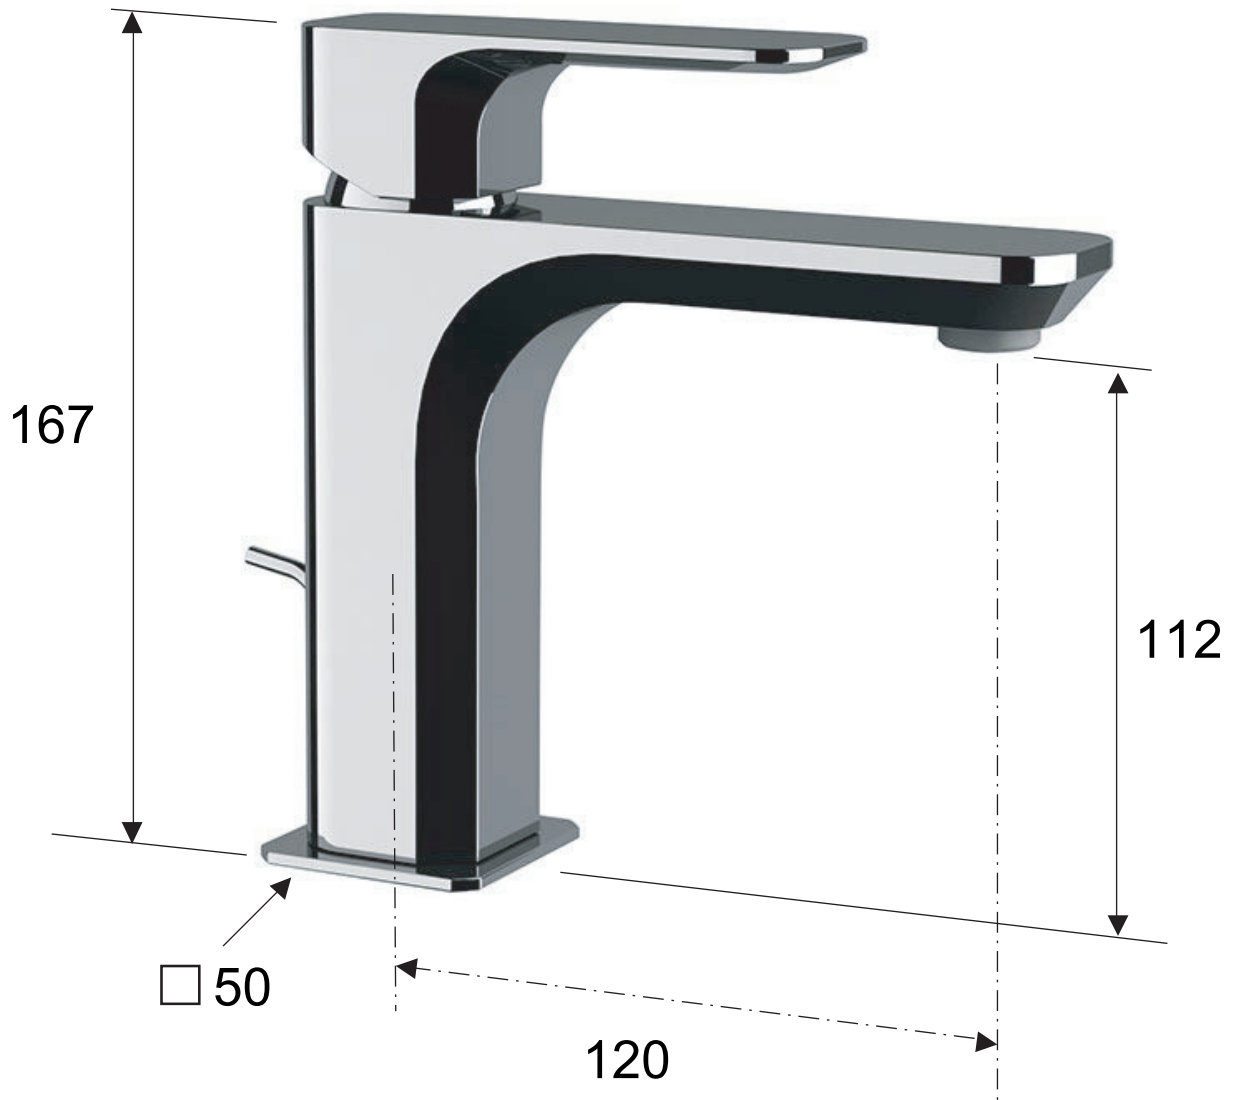

DANIEL

SCHEDA TECNICA TECHNICAL FEATURES

ART. COD.

TA605

MATERIALI / MATERIALS

OTTONE CROMATO / CHROME PLATED BRASS

CROMATURA / CHROME PLATING

UNI EN 248