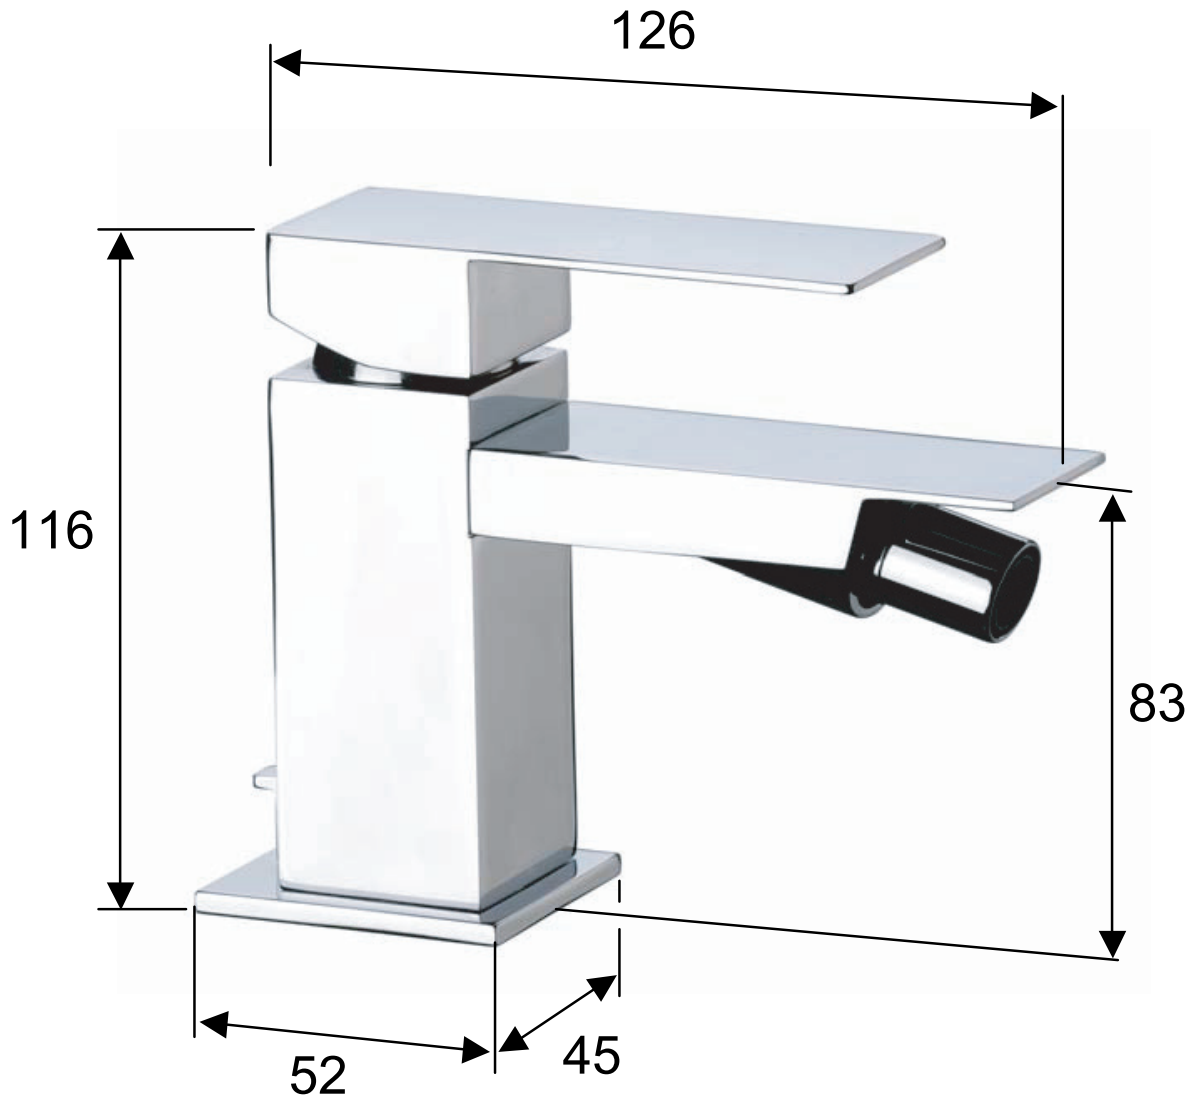

DANIEL

SCHEDA TECNICA TECHNICAL FEATURES

ART. COD.

SK604

MATERIALI / MATERIALS

OTTONE CROMATO / CHROME PLATED BRASS

CROMATURA / CHROME PLATING

UNI EN 248