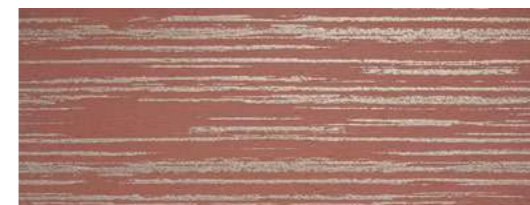

Porcelánico / Porcelain tiles

GP GOLDSTONE SNOW  
60x60 / 24"x24"  
P-100

GP GOLDSTONE TEAL  
60x60 / 24"x24"  
P-100

Pasta blanca / White body wall tiles

GOLDSTONE BURGUNDY  
35x90 / 14"x36"  
W-091

GOLDSTONE BURGUNDY LINES  
35x90 / 14"x36"  
W-095