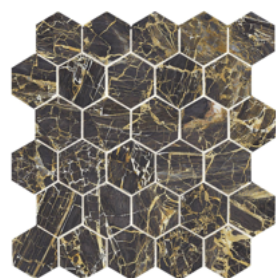

SERIES
BLACK GOLDEN

120x260 (48"x102")
120x120 (48"x48")
60x120 (24"x48")

BLACK

BLACK GOLDEN MATE | 120x260 (48"x102")
G.198 | Porcelain | Coloured body

BLACK GOLDEN PULIDO | 120x260 (48"x102")
G.199 | Porcelain | Coloured body

BLACK GOLDEN PULIDO | 120x120 (48"x48")
G.192 | Porcelain | Coloured body

BLACK GOLDEN PULIDO | 60x120 (24"x48")
G.177 | Porcelain | White body tile

HEXAGONO BLACK GOLDEN PULIDO | 30x30 (12"x12")
SP.2051 | Porcelain | White body tile

MOSAICO BLACK GOLDEN PULIDO | 30x30 (12"x12")
SP.2041 | Porcelain | White body tile

PHOTO GALLERY

BOARDS

DISPLAYS

EXPOSITOR GIRATORIO 60X120

CUNA 60X120

EXPOSITOR 75X150

TOTEM XLIFE 2PZ · 4 PZ