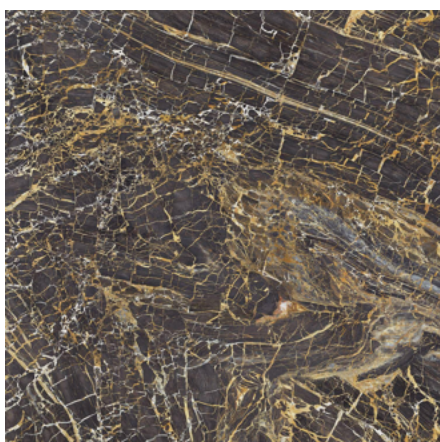

SERIES
BLACK GOLDEN

120x260 (48"x102")
120x120 (48"x48")
60x120 (24"x48")

BLACK

BLACK GOLDEN MATE | 120x260 (48"x102")
G.198 | Porcelain | Coloured body

BLACK GOLDEN PULIDO | 120x260 (48"x102")
G.199 | Porcelain | Coloured body

BLACK GOLDEN PULIDO | 120x120 (48"x48")
G.192 | Porcelain | Coloured body

BLACK GOLDEN PULIDO | 60x120 (24"x48")
G.177 | Porcelain | White body tile

HEXAGONO BLACK GOLDEN PULIDO | 30x30 (12"x12")
SP.2051 | Porcelain | White body tile

MOSAICO BLACK GOLDEN PULIDO | 30x30 (12"x12")
SP.2041 | Porcelain | White body tile

PHOTO GALLERY

BOARDS

DISPLAYS

EXPOSITOR GIRATORIO 60X120

CUNA 60X120

EXPOSITOR 75X150

TOTEM XLIFE 2PZ · 4 PZ