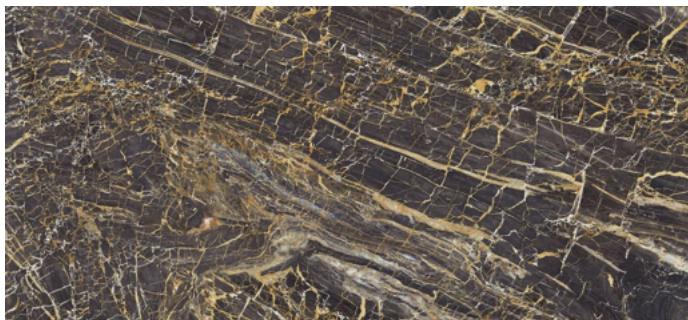

SERIES
BLACK GOLDEN

120x260 (48"x102")
120x120 (48"x48")
60x120 (24"x48")

BLACK

BLACK GOLDEN MATE | 120x260 (48"x102")
G.198 | Porcelain | Coloured body

BLACK GOLDEN PULIDO | 120x260 (48"x102")
G.199 | Porcelain | Coloured body

BLACK GOLDEN PULIDO | 120x120 (48"x48")
G.192 | Porcelain | Coloured body

BLACK GOLDEN PULIDO | 60x120 (24"x48")
G.177 | Porcelain | White body tile

HEXAGONO BLACK GOLDEN PULIDO | 30x30 (12"x12")
SP.2051 | Porcelain | White body tile