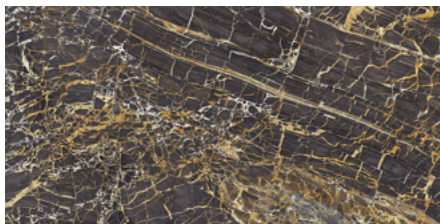

SERIES
BLACK GOLDEN

120x260 (48"x102")
120x120 (48"x48")
60x120 (24"x48")

BLACK

BLACK GOLDEN MATE | 120x260 (48"x102")
G.198 | Porcelain | Coloured body

BLACK GOLDEN PULIDO | 120x260 (48"x102")
G.199 | Porcelain | Coloured body

BLACK GOLDEN PULIDO | 120x120 (48"x48")
G.192 | Porcelain | Coloured body

BLACK GOLDEN PULIDO | 60x120 (24"x48")
G.177 | Porcelain | White body tile

HEXAGONO BLACK GOLDEN PULIDO | 30x30 (12"x12")
SP.2051 | Porcelain | White body tile

MOSAICO BLACK GOLDEN PULIDO | 30x30 (12"x12")
SP.2041 | Porcelain | White body tile

PHOTO GALLERY

BOARDS

DISPLAYS

EXPOSITOR GIRATORIO 60X120

CUNA 60X120

EXPOSITOR 75X150

TOTEM XLIFE 2PZ · 4 PZ