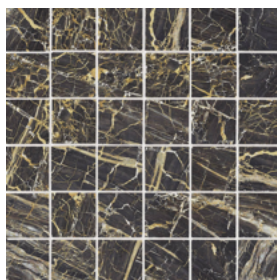

SERIES
BLACK GOLDEN

120x260 (48"x102")
120x120 (48"x48")
60x120 (24"x48")

BLACK

BLACK GOLDEN MATE | 120x260 (48"x102")
G.198 | Porcelain | Coloured body

BLACK GOLDEN PULIDO | 120x260 (48"x102")
G.199 | Porcelain | Coloured body

BLACK GOLDEN PULIDO | 120x120 (48"x48")
G.192 | Porcelain | Coloured body

BLACK GOLDEN PULIDO | 60x120 (24"x48")
G.177 | Porcelain | White body tile

HEXAGONO BLACK GOLDEN PULIDO | 30x30 (12"x12")
SP.2051 | Porcelain | White body tile

MOSAICO BLACK GOLDEN PULIDO | 30x30 (12"x12")
SP.2041 | Porcelain | White body tile

PHOTO GALLERY

BOARDS

DISPLAYS

EXPOSITOR GIRATORIO 60X120

CUNA 60X120

EXPOSITOR 75X150

TOTEM XLIFE 2PZ · 4 PZ