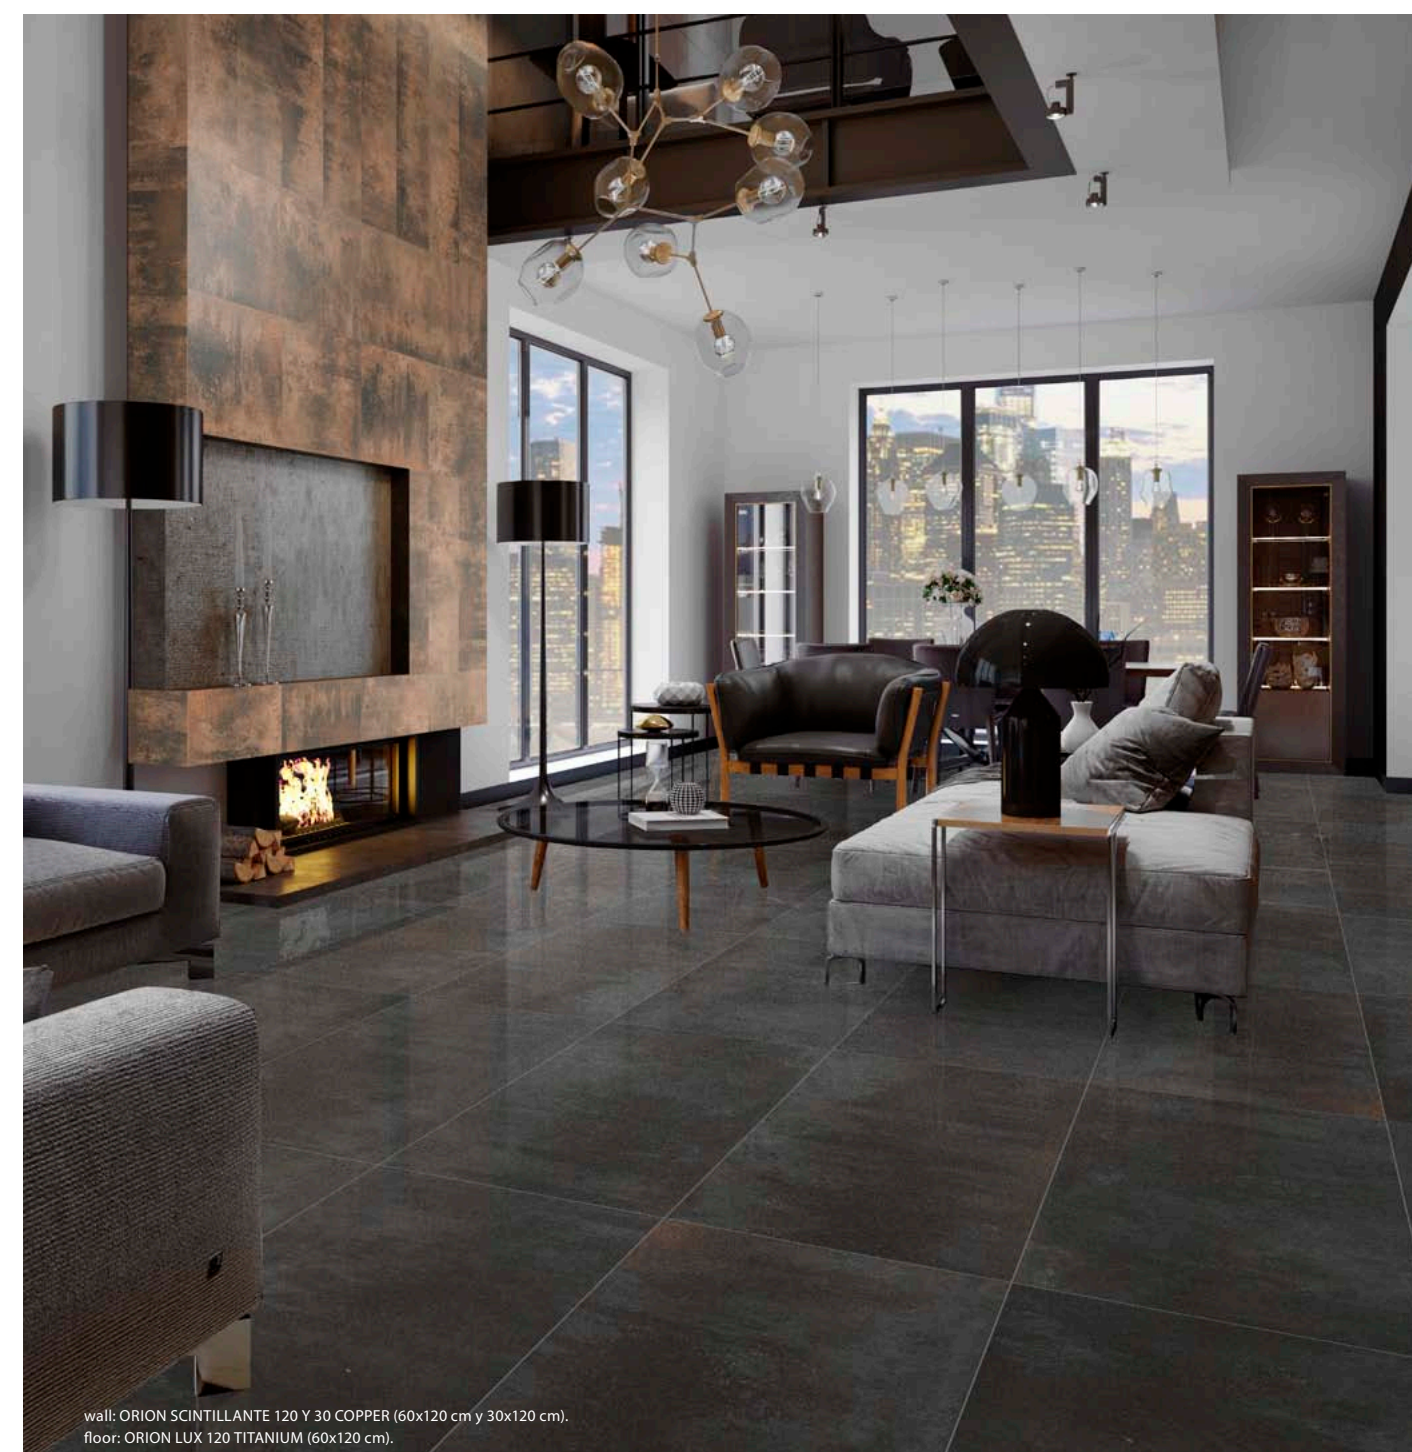

60x60 cm
23,6"x23,6"

60x120 cm
23,6"x47,2"

30x120 cm · 11,8"x47,2"

ORION SCINTILLANTE
NATURAL METALIZADO · METALLIC NATURAL

ORION LUX
LAPADO METALIZADO · METALLIC LAPATTO

ACABADOS · FINISHES	60x120 cm · 23,6"x47,2"	30x120 cm · 11,8"x47,2"	60x60 cm · 23,6"x23,6"
NATURAL METALIZADO · METALLIC NATURAL	ORION SCINTILLANTE 120 | B70	ORION SCINTILLANTE 30 | B71	ORION SCINTILLANTE 60 | B38
LAPADO METALIZADO · METALLIC LAPATTO	ORION LUX 120 | B84	ORION LUX 30 | B73	ORION LUX 60 | B46

ORION SCINTILLANTE
| ACABADO NATURAL METALIZADO · METALLIC NATURAL FINISH |

ORION LUX
| ACABADO LAPADO METALIZADO · METALLIC LAPATTO FINISH |

| PORCELÁNICO · PORCELAIN |
RECTIFICADO · RECTIFIED	DESTONIFICADO V3 · DESTONIFIED V3
60x120 cm · 23,6"x47,2"	30x120 cm · 11,8"x47,2"	60x60 cm · 23,6"x23,6"
N° DISEÑOS POR FORMATO · N° DESIGNS BY FORMAT:	60x120: 8	30x120: 16	60x60: 10

| ESCALA DE LA GRÁFICA 1/2 · GRAPHIC SCALE 1/2 |

ORION 120|60

| COLORES DISPONIBLES · AVAILABLE COLORS |

BLUE

PEARL

GREIGE

TITANIUM

COPPER

wall: ORION SCINTILLANTE 120 Y 30 COPPER (60x120 cm y 30x120 cm).
floor: ORION LUX 120 TITANIUM (60x120 cm).