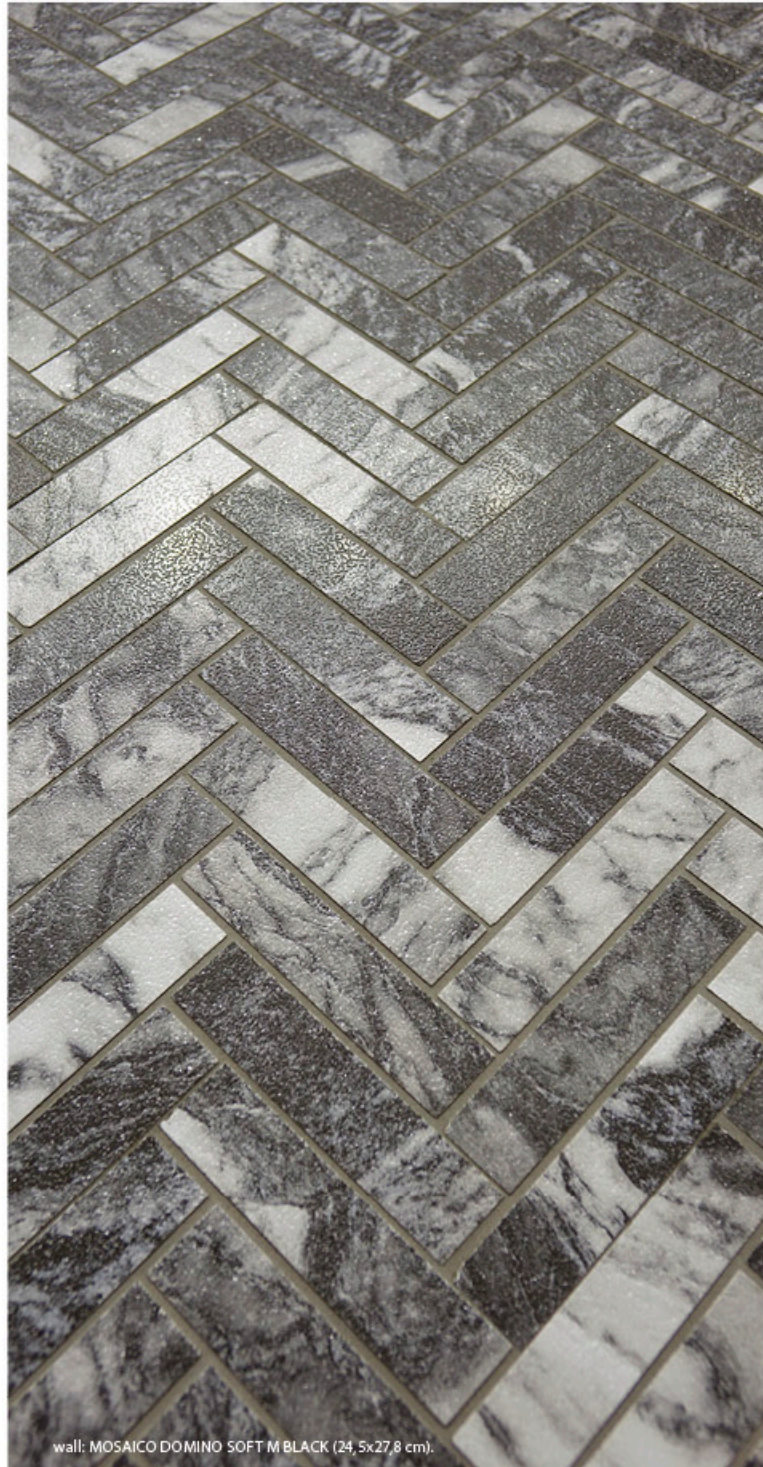

# DOMINO collection

wall: MOSAICO DOMINO SOFT M BLACK (24, 5x27,8 cm).

wall: DOMINO SOFT 120 WHITE (60x120 cm), MOSAICO DOMINO SOFT M BLACK (24, 5x27,8 cm).  
floor: DOMINO SOFT 120 WHITE (60x120 cm).

COLORES COLORS	PORCELÁNICO - PORCELAIN			ACABADOS FINISHES
	60x120 cm 23,6"x47,2"	60x60 cm 23,6"x23,6"	30x60 cm 11,8"x23,6"	
WHITE	●	●	●	SOFT
BLACK	●	●	●	
Variedad gráfica Graphic variety	8 piezas 8 pieces	12 piezas 12 pieces	24 piezas 24 pieces	

# DOMINO 120|60

| PORCELÁNICO - PORCELAIN | RECTIFICADO - RECTIFIED |  
 | 60x120 cm - 23,6"x47,2" | 60x60 cm - 23,6"x23,6" | 30x60 cm - 11,8"x23,6" |  
 | LAPADO MATE - MATT LAPATTO |

wall: DOMINO SOFT 120 WHITE (60x120 cm), MOSAICO DOMINO SOFT I BLACK (30x30 cm)  
 floor: DOMINO SOFT 120 BLACK (60x120 cm)

DOMINO SOFT 120 WHITE | 60x120 cm | B83 [E]

DOMINO SOFT 60 WHITE | 60x60 cm | B37 [E]

MOSAICO DOMINO SOFT TS WHITE - 30x30 cm | P60

MOSAICO DOMINO SOFT IMIX - 30x30 cm | P66

MOSAICO DOMINO SOFT M WHITE - 24,5x27,8 cm | P84

DOMINO SOFT 3060 WHITE | 30x60 cm | B37 [E]

DOMINO SOFT 120 BLACK | 60x120 cm | B83 [E]

DOMINO SOFT 60 BLACK | 60x60 cm | B37 [E]

MOSAICO DOMINO SOFT TS BLACK - 30x30 cm | P60

MOSAICO DOMINO SOFT I BLACK - 30x30 cm | P66