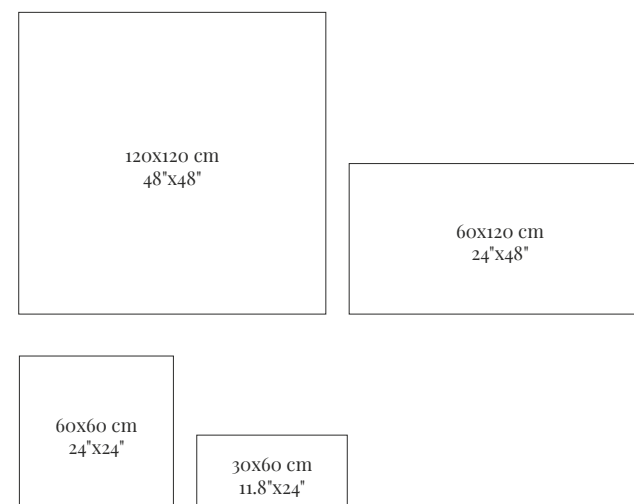

Sizes: / Formatos: